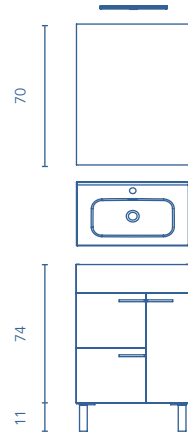

Confort

Set 60

Profundidad 39 Fondo reducido

					€
Conjunto completo*	REF. C0071759	REF. C0071758	REF. C0071756	REF. C0071757	349
Mueble + Lavabo	REF. C0071771	REF. C0071770	REF. C0071768	REF. C0071769	304

* Conjunto de luminaria Lucce 30 + espejo Murano + lavabo Spirit + mueble Confort.

Luminaria:	Espejo:	Lavabo:	Mueble:
30 x 1,6 x 2	60 x 70 x 2,6	61 x 1,8 x 39	60 x 84,4 x 38